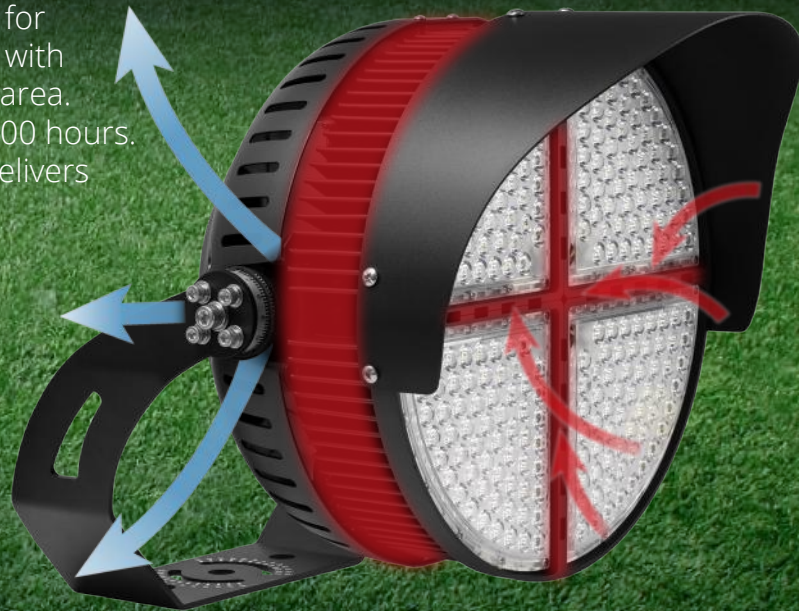

Strength

- Rugged die-cast aluminum housing in the 450, 550 and cold forged aluminum in the 750 for superior heat dissipation
- Driver is separated from light engines increasing driver and LED life
- Manufactured in the USA

Precision

- Precision optics that achieve higher light levels & greater uniformity
- 4 Beam spreads 2x2, 3x3, 4x4 and 5x5 to meet all applications
- Formed Aluminum Glare Shield reduces high angle glare
- 3 Lumen Options up to 100,000
- 2 CCT options available 4000K & 5000K

Cooler Running - Longer Life

Heatsinks specifically designed for effective vertical air convection with a broad heat radiation surface area. Ensuring a lifespan up to 100,000 hours. The ultra low windage profile delivers excellent passive cooling.