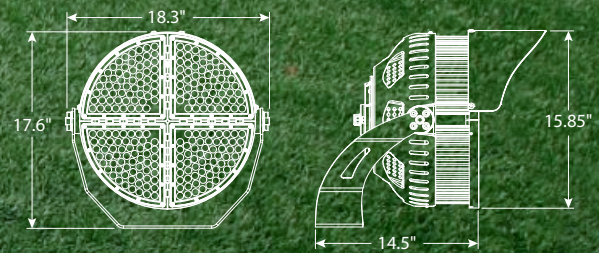

Accessories

PART NUMBER	DESCRIPTION	FINISH	STD. PKG.
SPT-LZR	Laser Sight	Black	1
SPT-GS	Glare Shield Visor	Black	1
320-200	Tenon Mount	Black	1

Brackets

PART NUMBER	DESCRIPTION	FINISH	STD. PKG.
500-001G	2 Light Sports Light Wood Pole Bracket	Galvanized	1
500-002G	3 Light Sports Light Wood Pole Bracket	Galvanized	1
500-003G	4 Light Sports Light Wood Pole Bracket	Galvanized	1
500-004G	5 Light Sports Light Wood Pole Bracket	Galvanized	1
500-005G	6 Light Sports Light Wood Pole Bracket	Galvanized	1

Dimensions

450-550W

750W