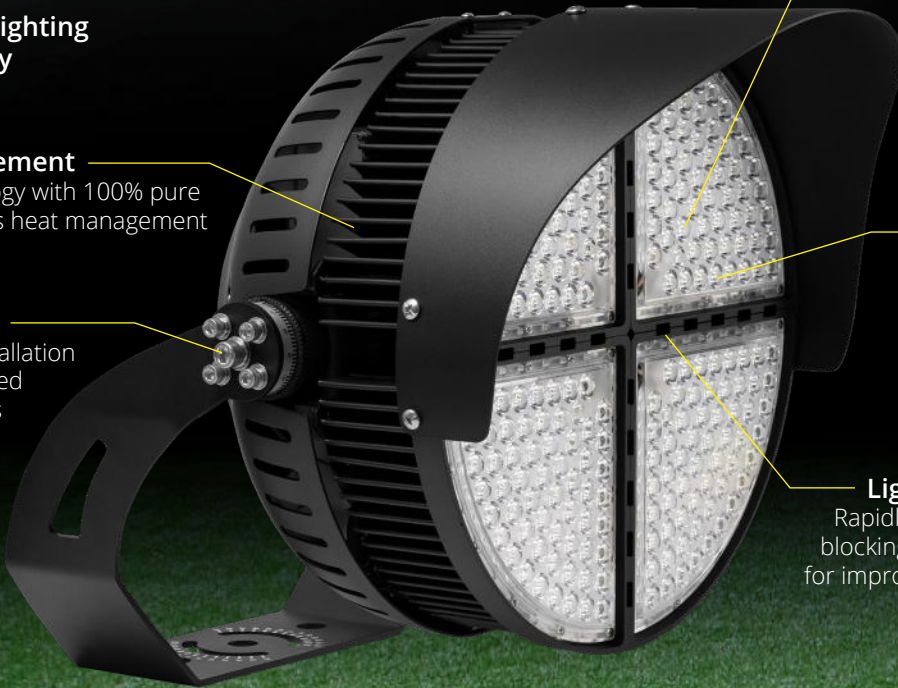

Optional Laser Sighting
Sold as accessory

Thermal Management
Cold forge technology with 100% pure aluminum improves heat management

Easy Installation
Quick and easy installation due to clearly marked adjustment settings

Configurable Outputs
Multiple lumen options provides the ability to design configurations for different sports and applications

Optics NEMA 2/3/4/5
Advanced optic material with high transmittance and anti-glare design

Lighting Enclosure Vents
Rapidly equalize pressures while blocking water and contaminants, for improved product performance and service life.

Easy Installation

Mounting

Heavy Duty
12 ga formed steel
yoke mount

Precision

- Precision optics that achieve higher light levels & greater uniformity
- 4 Beam spreads 2x2, 3x3, 4x4 and 5x5 to meet all applications
- Formed Aluminum Glare Shield reduces high angle glare
- 3 Lumen Options up to 100,000
- 2 CCT options available 4000K & 5000K