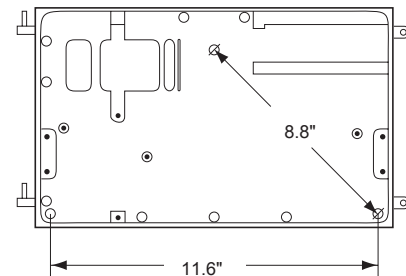

DIMENSIONS

WLCFC

Weight: 8 lbs.

WLMFC

Weight: 14 lbs.

MOUNTING DETAIL

¹LED Life Span Based Upon LM-70 Test Results

Rebates and Incentives are available in many areas.
Contact an Atlas Representative for more information.