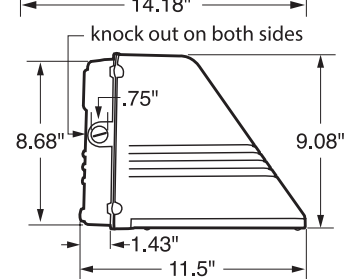

DIMENSIONS

WLCFC

Weight: 8 lbs.

WLMFC

Weight: 14 lbs.

MOUNTING DETAIL

¹LED Life Span Based Upon LM-70 Test Results

Rebates and Incentives are available in many areas.
Contact an Atlas Representative for more information.