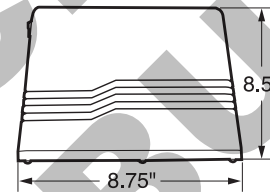

DIMENSIONS

WLCFC

Weight: 8 lbs.

WLMFC

Weight: 14 lbs.

MOUNTING DETAIL

¹LED Life Span Based Upon LM-70 Test Results

Rebates and Incentives are available in many areas.
Contact an Atlas Representative for more information.