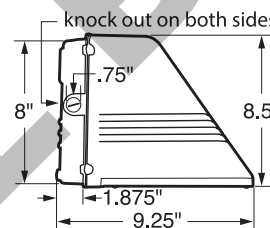

DIMENSIONS

WLCFC

Weight: 8 lbs.

WLMFC

Weight: 14 lbs.

MOUNTING DETAIL

¹LED Life Span Based Upon LM-70 Test Results

Rebates and Incentives are available in many areas.
Contact an Atlas Representative for more information.