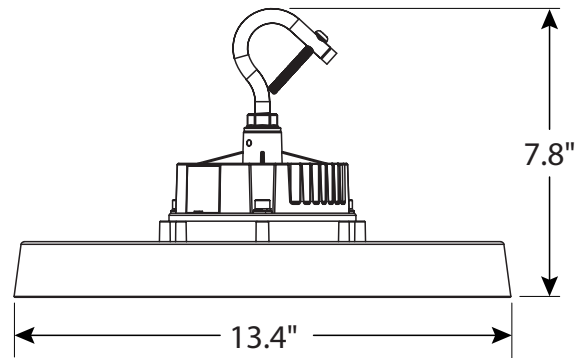

Warranty:

Five-year limited warranty

DIMENSIONS

Weight: 6.9 lbs

¹LED Life Span Based Upon LM-70 Test Results

ORDERING INFORMATION

ORRH	S	18-30L				
PRODUCT SERIES	SELECTABLE	LUMEN PACKAGE	COLOR TEMP.	CONTROLS	VOLTAGE	FIXTURE COLOR
ORRH = Round High Bay	S = Selectable	18-30L = 18,000 - 30,000 Lumens Selectable	blank = Selectable 4000K, 5000K	Blank = Dimming (0-10V)	Blank = 120-277	Blank = Black