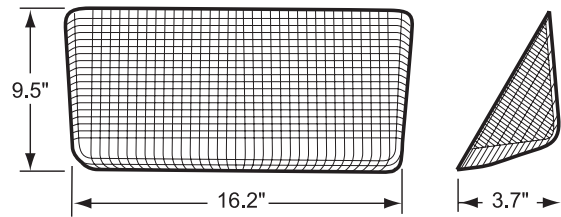

Warranty:

- Five-year limited warranty

BUY AMERICAN

COMPLIANT*

DIMENSIONS

ORDERING INFORMATION

CATALOG #	DESCRIPTION	STD. PKG.
130-003	WLD Lens with Gasket	1