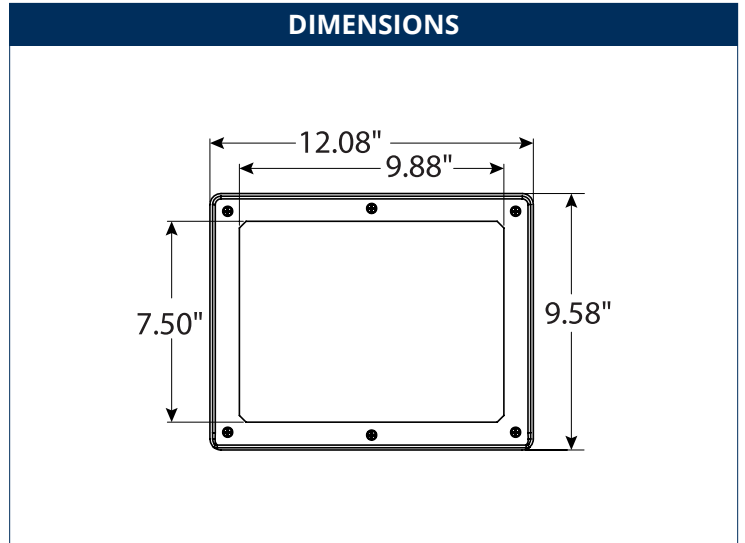

#### Specifications:

- Overall height: 9.58" (24.33 cm)
- Width: 12.08" (30.68 cm)

### DIMENSIONS