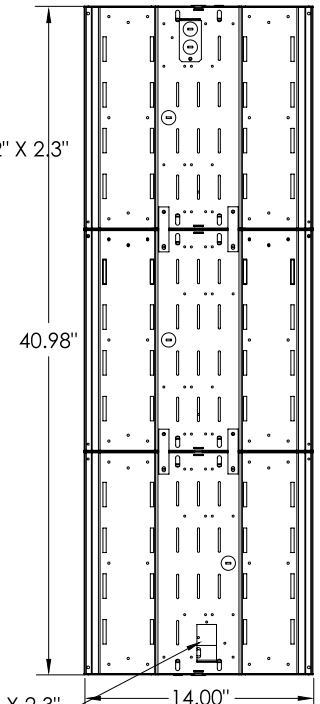

## DIMENSIONS

**SINGLE MODULE**  
Weight: 7.3 lbs.

**TRIPLE MODULE**  
Weight: 16.6 lbs.

**DOUBLE MODULE**  
Weight: 12.3 lbs.

Rebates and Incentives are available in many areas.  
 Contact an Atlas Representative for more information.