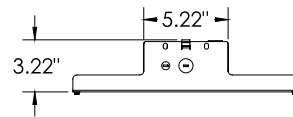

DIMENSIONS

SINGLE MODULE
Weight: 7.3 lbs.