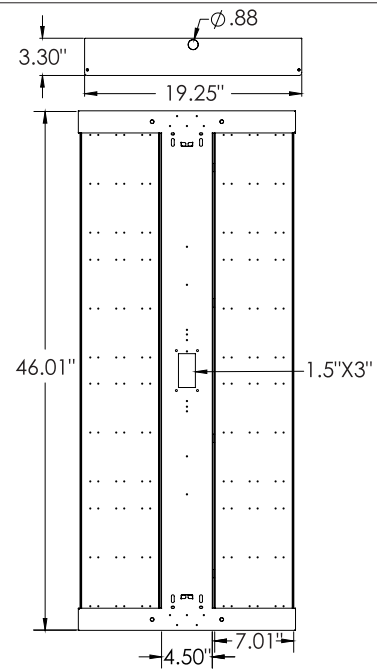

**Warranty:**

Five-year limited warranty

**Additional Options:**

For 480V add suffix 4 to part number.  
 Emergency Back-Up add suffix EB to part number.

**DIMENSIONS**

Weight: 12.9 lbs.

Weight: 17 lbs.

**Rebates and Incentives are available in many areas. Contact an Atlas Representative for more information.**

<sup>1</sup>LED Life Span Based Upon LM-70 Test Results

**Linear**  
2' | 4' High Bay