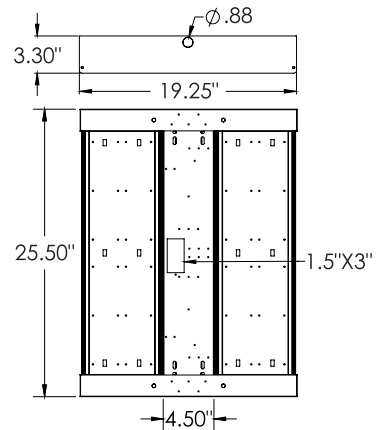

**Warranty:**

Five-year limited warranty

**Additional Options:**

For 480V add suffix 4 to part number.  
 Emergency Back-Up add suffix EB to part number.

**DIMENSIONS**

Weight: 12.9 lbs.

Weight: 17 lbs.

**Rebates and Incentives are available in many areas. Contact an Atlas Representative for more information.**

<sup>1</sup>LED Life Span Based Upon LM-70 Test Results

**Linear**  
2' | 4' High Bay