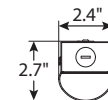

**Warranty:**

Five-year limited warranty

**DIMENSIONS**

**4' - Weight: 3.4 lbs.**

**8' - Weight: 6.2 lbs.**

<sup>1</sup>LED Life Span Based Upon LM-80 Test Results

Rebates and Incentives are available in many areas.  
Contact an Atlas Representative for more information.

### PERFORMANCE DATA

LUMEN PACKAGE	FIXTURE LENGTH	CRI	3000K CCT		3500K CCT		4000K CCT		5000K CCT		WATTAGE
			DELIVERED LUMENS	EFFICACY (LPW)	DELIVERED LUMENS	EFFICACY (LPW)	DELIVERED LUMENS	EFFICACY (LPW)	DELIVERED LUMENS	EFFICACY (LPW)	
ORST4S3-5L	4 ft	80	2,729	137	2,860	145	2,901	149	2,889	147	20W
			3,975	130	4,229	140	4,315	145	4,228	139	30W
			5,125	122	5,465	134	5,594	140	5,465	133	40W
ORST8S8-10L	8 ft	80	8,472	141	9,065	151	9,242	154	9,005	150	60W
			9,300	133	10,043	143	10,211	146	9,996	143	70W
			10,161	125	10,931	135	11,188	138	10,922	136	80W