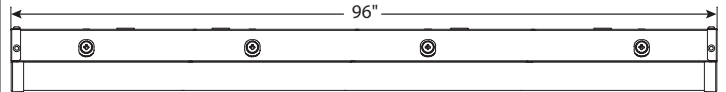

**Warranty:**

Five-year limited warranty

**DIMENSIONS**

**4' - Weight: 3.4 lbs.**

**8' - Weight: 6.2 lbs.**

<sup>1</sup>LED Life Span Based Upon LM-80 Test Results

Rebates and Incentives are available in many areas.  
Contact an Atlas Representative for more information.

### ORDERING INFORMATION

ORST	4	S	4L				
PRODUCT SERIES	FIXTURE LENGTH	SELECTABLE	LUMEN PACKAGE	VOLTAGE	COLOR TEMP.	HOUSING COLOR	OPTIONS
ORST = Origin Series Lensed Strip	4 = 4 ft	S = Selectable	3-5L = 3,000-5,000 Lumen Selectable	Blank = 120-347V	blank = Selectable 3000K, 3500K, 4000K, 5000K	Blank = White	EB = 8W Emergency Battery Backup
	8 = 8 ft		8-10L = 8,000-10,000 Lumen Selectable				