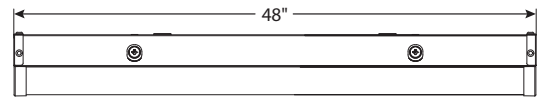

**Warranty:**

Five-year limited warranty

**DIMENSIONS**

**4' - Weight: 3.4 lbs.**

**8' - Weight: 6.2 lbs.**

<sup>1</sup>LED Life Span Based Upon LM-80 Test Results

Rebates and Incentives are available in many areas.  
Contact an Atlas Representative for more information.