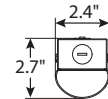

**Warranty:**

Five-year limited warranty

**DIMENSIONS**

**4' - Weight: 3.4 lbs.**

**8' - Weight: 6.2 lbs.**

<sup>1</sup>LED Life Span Based Upon LM-80 Test Results

Rebates and Incentives are available in many areas.  
Contact an Atlas Representative for more information.